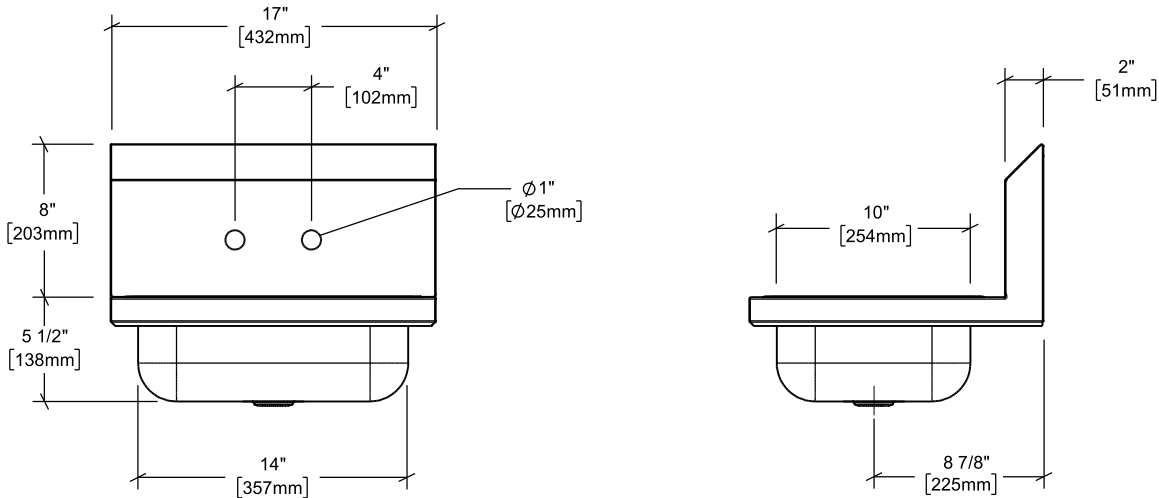

#### Features

- Made of grade 304 stainless steel
- Welded bowl
- 1½" (38 mm) central basket drain included
- Faucet included
- Wall mounts included
- One (1) year limited warranty on parts and labor
- Certified to ASME A112.19.3-2008/CSA B45.4-08 and NSF/ANSI 2 standards

Model	Width	Depth	Total height	Weight	Packaging dimensions (W x D x H)
RO-WMHS	17" - 432 mm	15 3/8" - 391 mm	13 1/2" - 343 mm	9 lb - 4 kg	18 x 16 1/2 x 14" 457 x 419 x 356 mm

955 Lachance Street  
 Québec, QC G1P 2H3  
 Canada