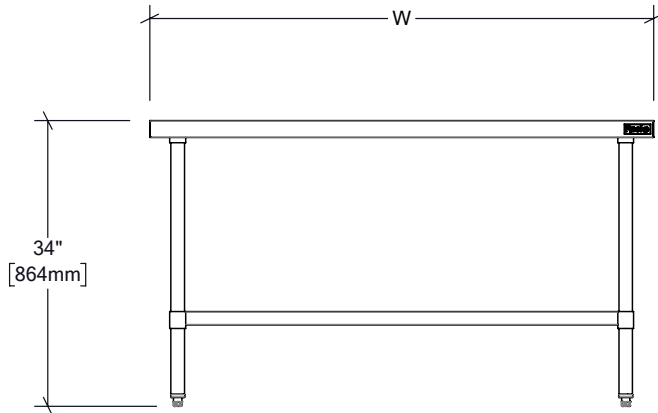

RO-WT-4824

RO-WT-8424

Features

- Made of grade 430 stainless steel - 18 gauge
- Stainless steel legs
- Stainless steel adjustable bottom shelf
- Adjustable stainless steel feet
- Longitudinal reinforcements under the work surface
- Two (2) depths available
- Central legs on 84" (2134 mm) and 96" (2438 mm) wide models
- Quick and easy to assemble
- One (1) year limited warranty on parts and labor
- Certified to NSF/ANSI 2 standards

955 Lachance Street
 Québec, QC G1P 2H3
 Canada

1-800-461-3377
 www.rosko-julien.ca

Due to the continuous development of the product, specifications are subject to change without notice.

Model	Width (W)	Depth (D)	Height	Number of legs	Weight	Packaging dimensions (W x D x H)	
RO-WT-2424	24" – 610 mm	24" – 610 mm	34" – 864 mm	4	34 lb – 15 kg	36 x 32 x 4" 914 x 813 x 102 mm	
RO-WT-3024	30" – 762 mm				39 lb – 18 kg		
RO-WT-3624	36" – 914 mm				44 lb – 20 kg	38 x 32 x 4" 965 x 813 x 102 mm	
RO-WT-4824	48" – 1219 mm				52 lb – 24 kg		50 x 26 x 4" 1270 x 660 x 102 mm
RO-WT-6024	60" – 1524 mm				63 lb – 29 kg	62 x 26 x 4" 1575 x 660 x 102 mm	
RO-WT-7224	72" – 1828 mm				73 lb – 33 kg	74 x 26 x 4" 1880 x 660 x 102 mm	
RO-WT-8424	84" – 2134 mm	30" – 762 mm		6	89 lb – 40 kg	86 x 26 x 4" 2184 x 660 x 102 mm	
RO-WT-9624	96" – 2438 mm				98 lb – 44 kg		98 x 26 x 4" 2489 x 660 x 102 mm
RO-WT-3030	30" – 762 mm			30" – 762 mm	4	44 lb – 20 kg	36 x 36 x 4" 914 x 914 x 102 mm
RO-WT-3630	36" – 914 mm					49 lb – 22 kg	
RO-WT-4830	48" – 1219 mm					60 lb – 27 kg	50 x 32 x 4" 1270 x 813 x 102 mm
RO-WT-6030	60" – 1524 mm					71 lb – 32 kg	62 x 32 x 4" 1575 x 813 x 102 mm
RO-WT-7230	72" – 1828 mm	84 lb – 38 kg	74 x 32 x 4" 1880 x 813 x 102 mm				
RO-WT-8430	84" – 2134 mm	6	101 lb – 46 kg			86 x 32 x 4" 2184 x 813 x 102 mm	
RO-WT-9630	96" – 2438 mm		113 lb – 51 kg	98 x 32 x 4" 2489 x 813 x 102 mm			