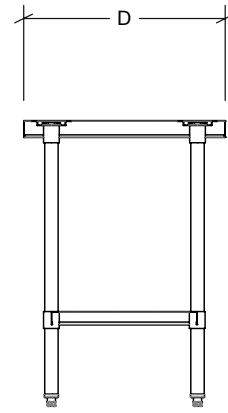

RO-WT-4824

RO-WT-8424

Features

- Made of grade 430 stainless steel - 18 gauge
- Stainless steel legs
- Stainless steel adjustable bottom shelf
- Adjustable stainless steel feet
- Longitudinal reinforcements under the work surface
- Two (2) depths available
- Central legs on 84" (2134 mm) and 96" (2438 mm) wide models
- Quick and easy to assemble
- One (1) year limited warranty on parts and labor
- Certified to NSF/ANSI 2 standards

955 Lachance Street
 Québec, QC G1P 2H3
 Canada

1-800-461-3377
 www.rosko-julien.ca

Due to the continuous development of the product, specifications are subject to change without notice.

Model	Width (W)	Depth (D)	Height	Number of legs	Weight	Packaging dimensions (W x D x H)	
RO-WT-2424	24" – 610 mm	24" – 610 mm	34" – 864 mm	4	34 lb – 15 kg	36 x 32 x 4" 914 x 813 x 102 mm	
RO-WT-3024	30" – 762 mm				39 lb – 18 kg		
RO-WT-3624	36" – 914 mm				44 lb – 20 kg	38 x 32 x 4" 965 x 813 x 102 mm	
RO-WT-4824	48" – 1219 mm				52 lb – 24 kg		50 x 26 x 4" 1270 x 660 x 102 mm
RO-WT-6024	60" – 1524 mm				63 lb – 29 kg	62 x 26 x 4" 1575 x 660 x 102 mm	
RO-WT-7224	72" – 1828 mm				73 lb – 33 kg	74 x 26 x 4" 1880 x 660 x 102 mm	
RO-WT-8424	84" – 2134 mm	30" – 762 mm		6	89 lb – 40 kg	86 x 26 x 4" 2184 x 660 x 102 mm	
RO-WT-9624	96" – 2438 mm				98 lb – 44 kg		98 x 26 x 4" 2489 x 660 x 102 mm
RO-WT-3030	30" – 762 mm			30" – 762 mm	4	44 lb – 20 kg	36 x 36 x 4" 914 x 914 x 102 mm
RO-WT-3630	36" – 914 mm					49 lb – 22 kg	
RO-WT-4830	48" – 1219 mm					60 lb – 27 kg	50 x 32 x 4" 1270 x 813 x 102 mm
RO-WT-6030	60" – 1524 mm					71 lb – 32 kg	62 x 32 x 4" 1575 x 813 x 102 mm
RO-WT-7230	72" – 1828 mm	84 lb – 38 kg	74 x 32 x 4" 1880 x 813 x 102 mm				
RO-WT-8430	84" – 2134 mm	6	101 lb – 46 kg			86 x 32 x 4" 2184 x 813 x 102 mm	
RO-WT-9630	96" – 2438 mm		113 lb – 51 kg	98 x 32 x 4" 2489 x 813 x 102 mm			